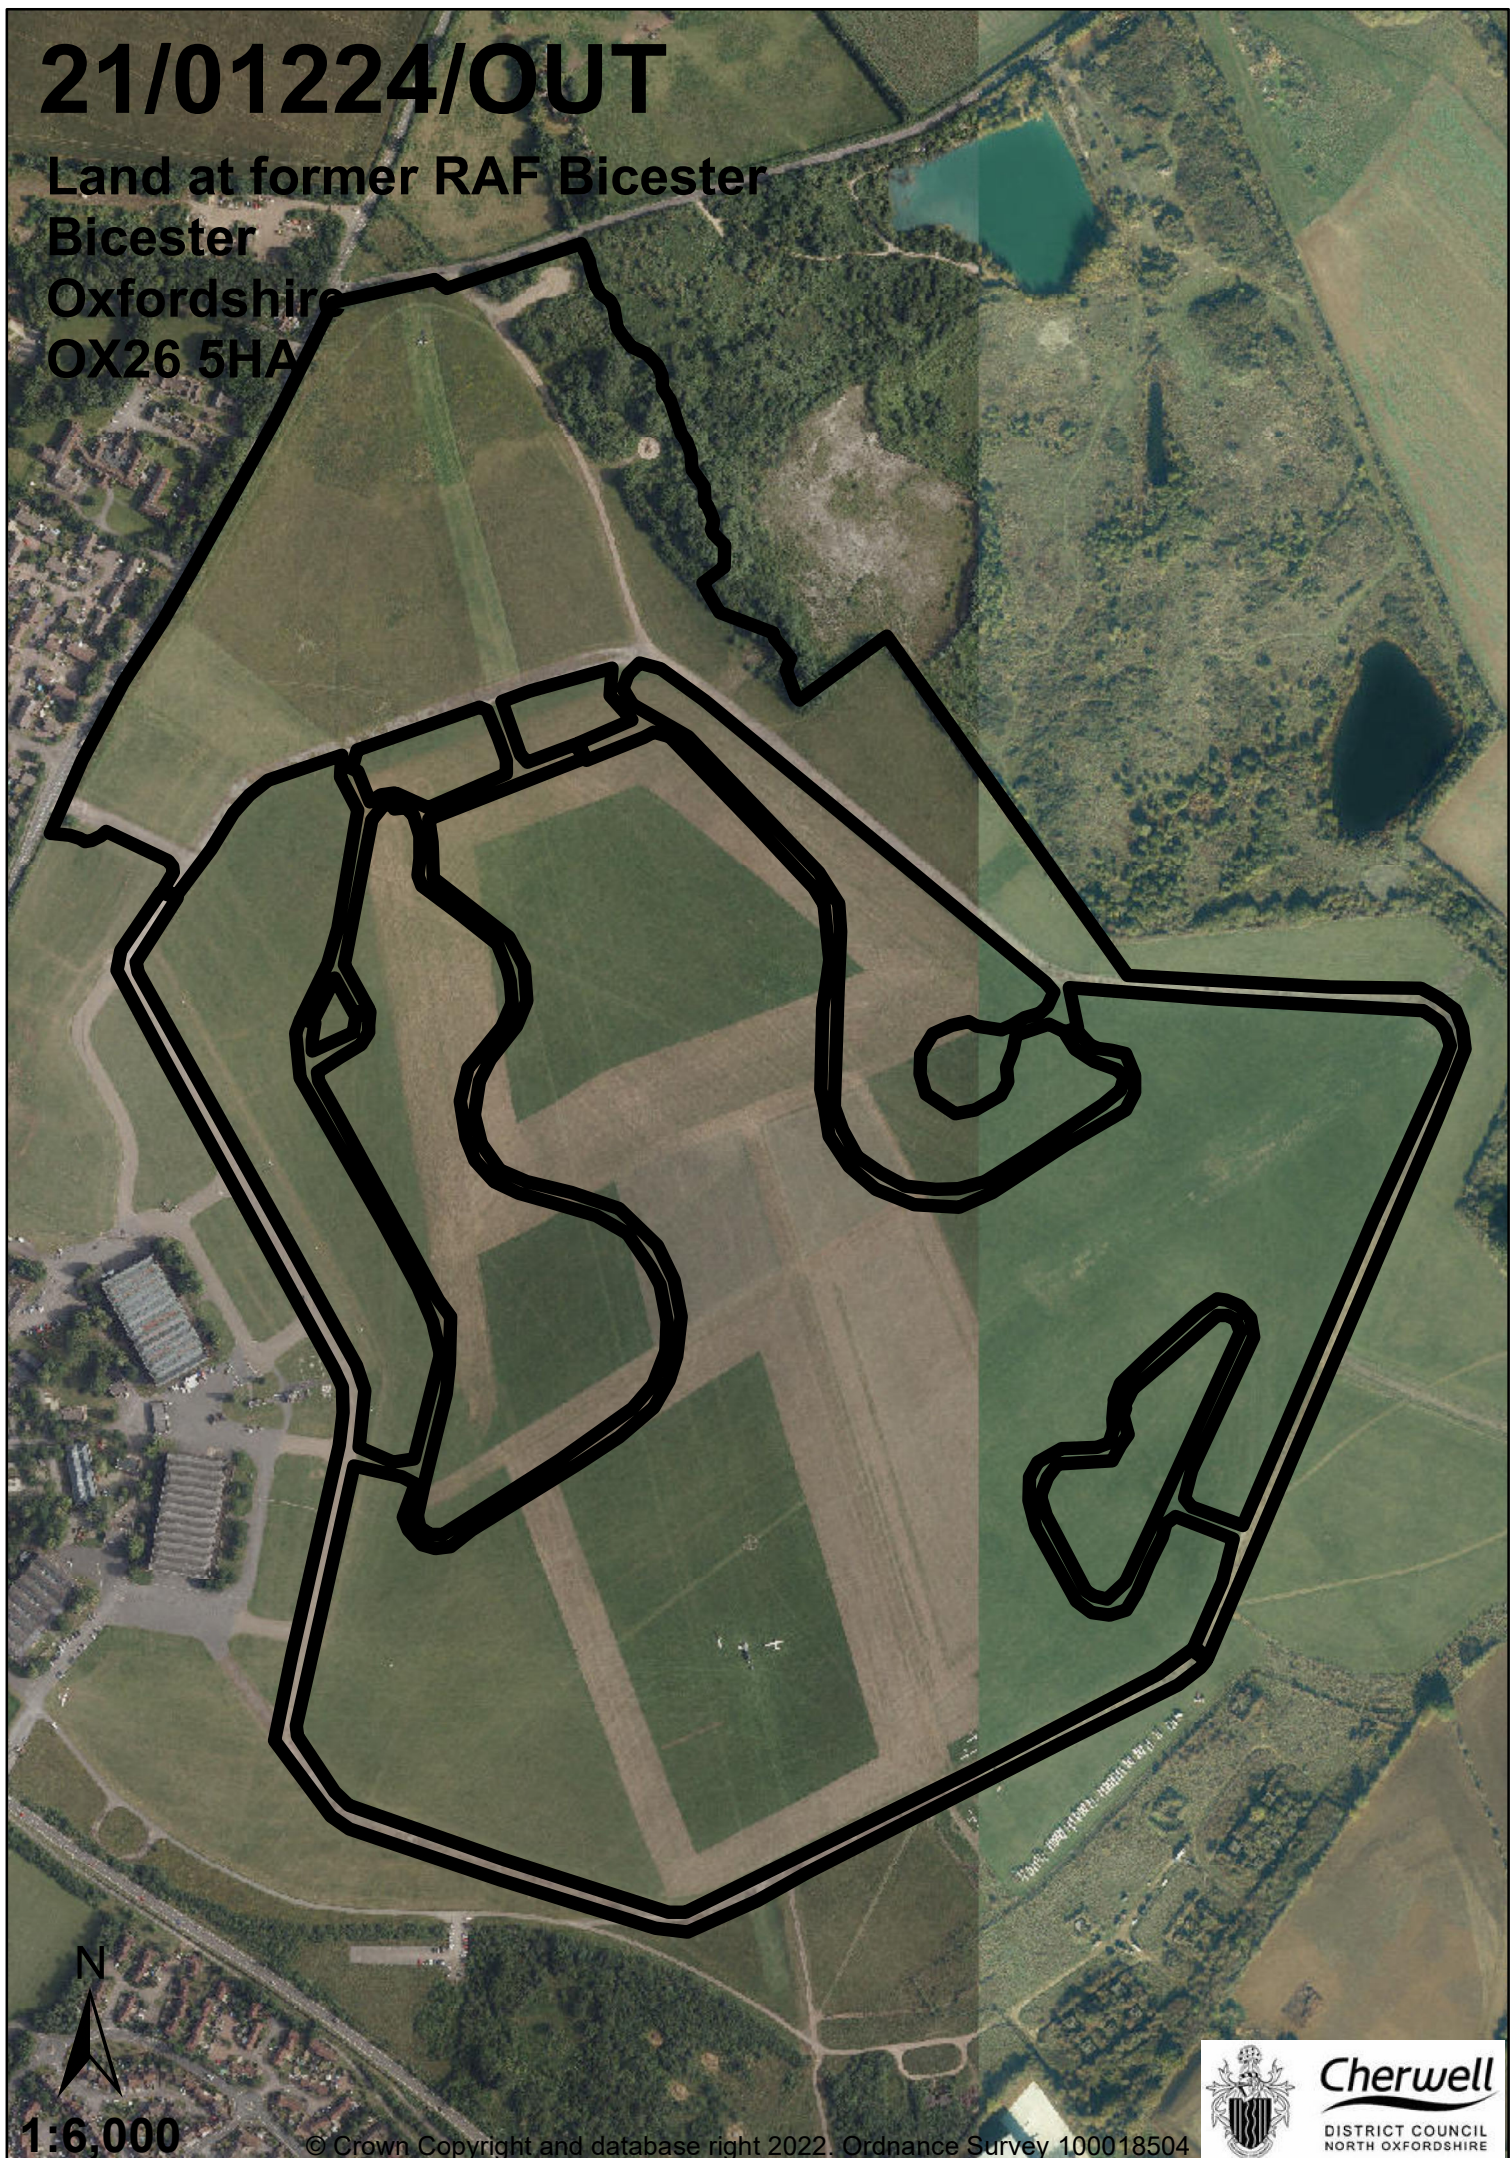

21/01224/OUT

Land at former RAF Bicester
Bicester
Oxfordshire
OX26 5HA

1:6,000

© Crown Copyright and database right 2022. Ordnance Survey 100018504

Cherwell
DISTRICT COUNCIL
NORTH OXFORDSHIRE